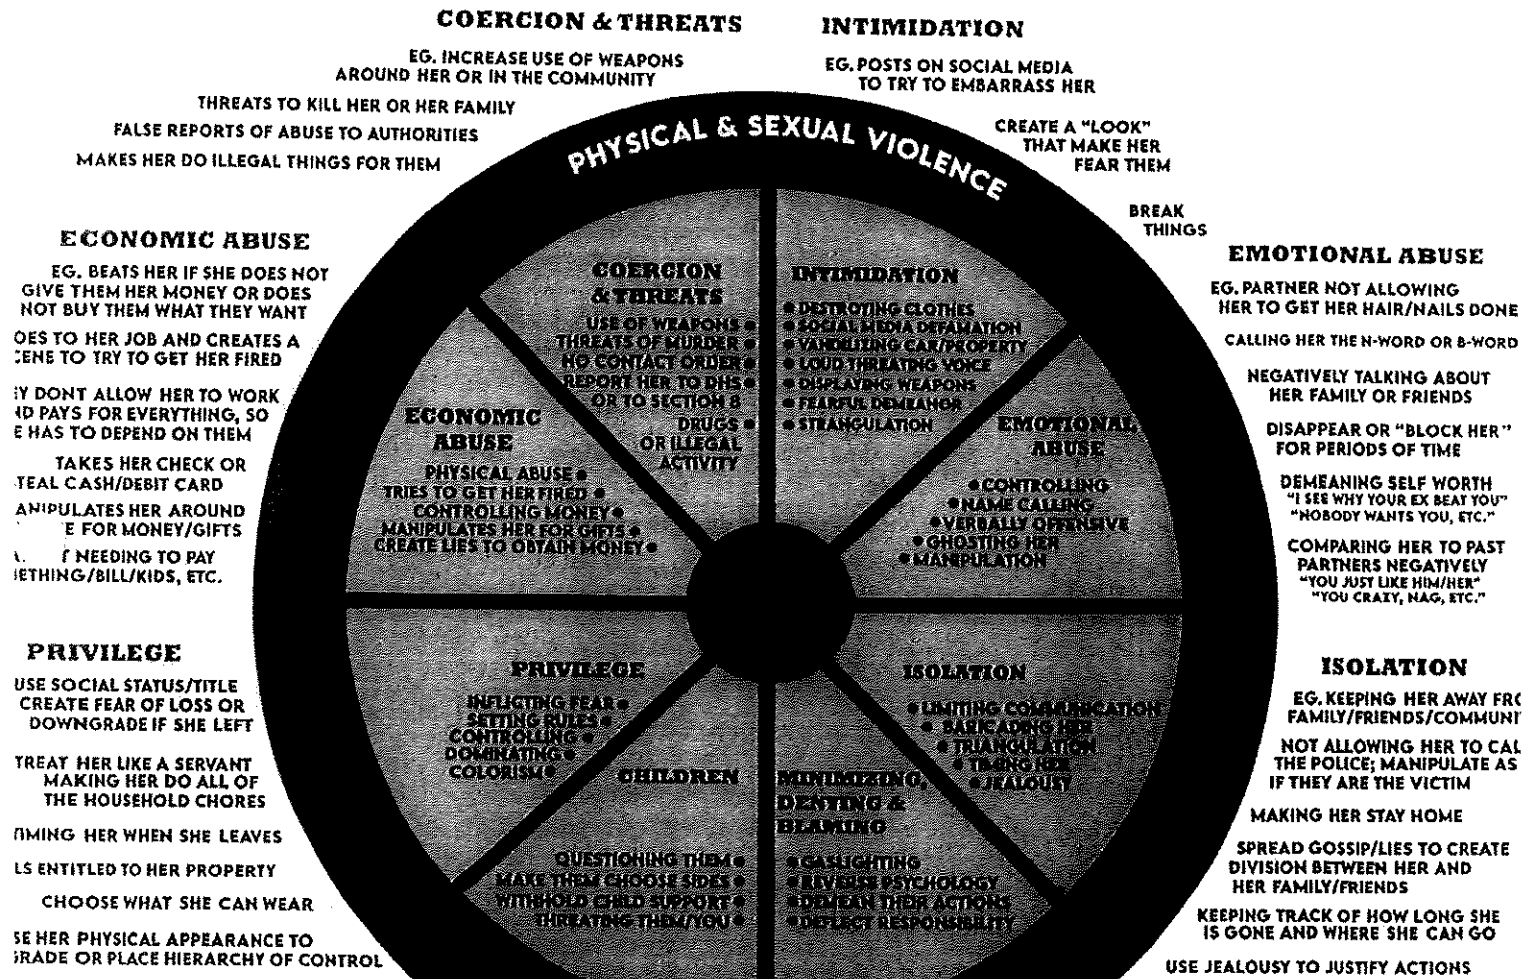

Gay, Lesbian, Bisexual and Trans Power and Control Wheel

Developed by Roe & Jagodinsky

Adapted from the Power & Control and Equity Wheels developed by the Domestic Abuse Intervention Project • 206 West Fourth Street • Duluth, Minnesota 55806 • 218/722-4134

TEXAS COUNCIL ON FAMILY VIOLENCE

P.O. Box 161810 • Austin, Texas 78716
 Phone: 512/794-1133 • Fax: 512/784-1199
www.tcfv.org

Abuse in Later Life Power & Control Wheel

In 2006, NCALL adapted the Power and Control Wheel, developed by the Domestic Abuse Intervention Project, Duluth, MN. Resource updated, April 2011.

POWER & CONTROL WHEEL: THE AFRICAN AMERICAN/ BLACK COMMUNITY

CREATED BY AMANI COMMUNITY SERVICES

These are the primary eight ways an abuser uses their dominance within the black community

"DOMESTIC VIOLENCE"
 DOES NOT DISCRIMINATE AGAINST AGE, RACE, SEX, RELIGION, ORIENTATION, ETC. THE WAY THAT IT OCCURS WITHIN THE BLACK COMMUNITY IS DIFFERENT. PLEASE EDUCATE YOURSELVES ON THE VARIOUS SIGNS SO YOU CAN SEEK HELP FOR YOURSELF OR OTHERS."