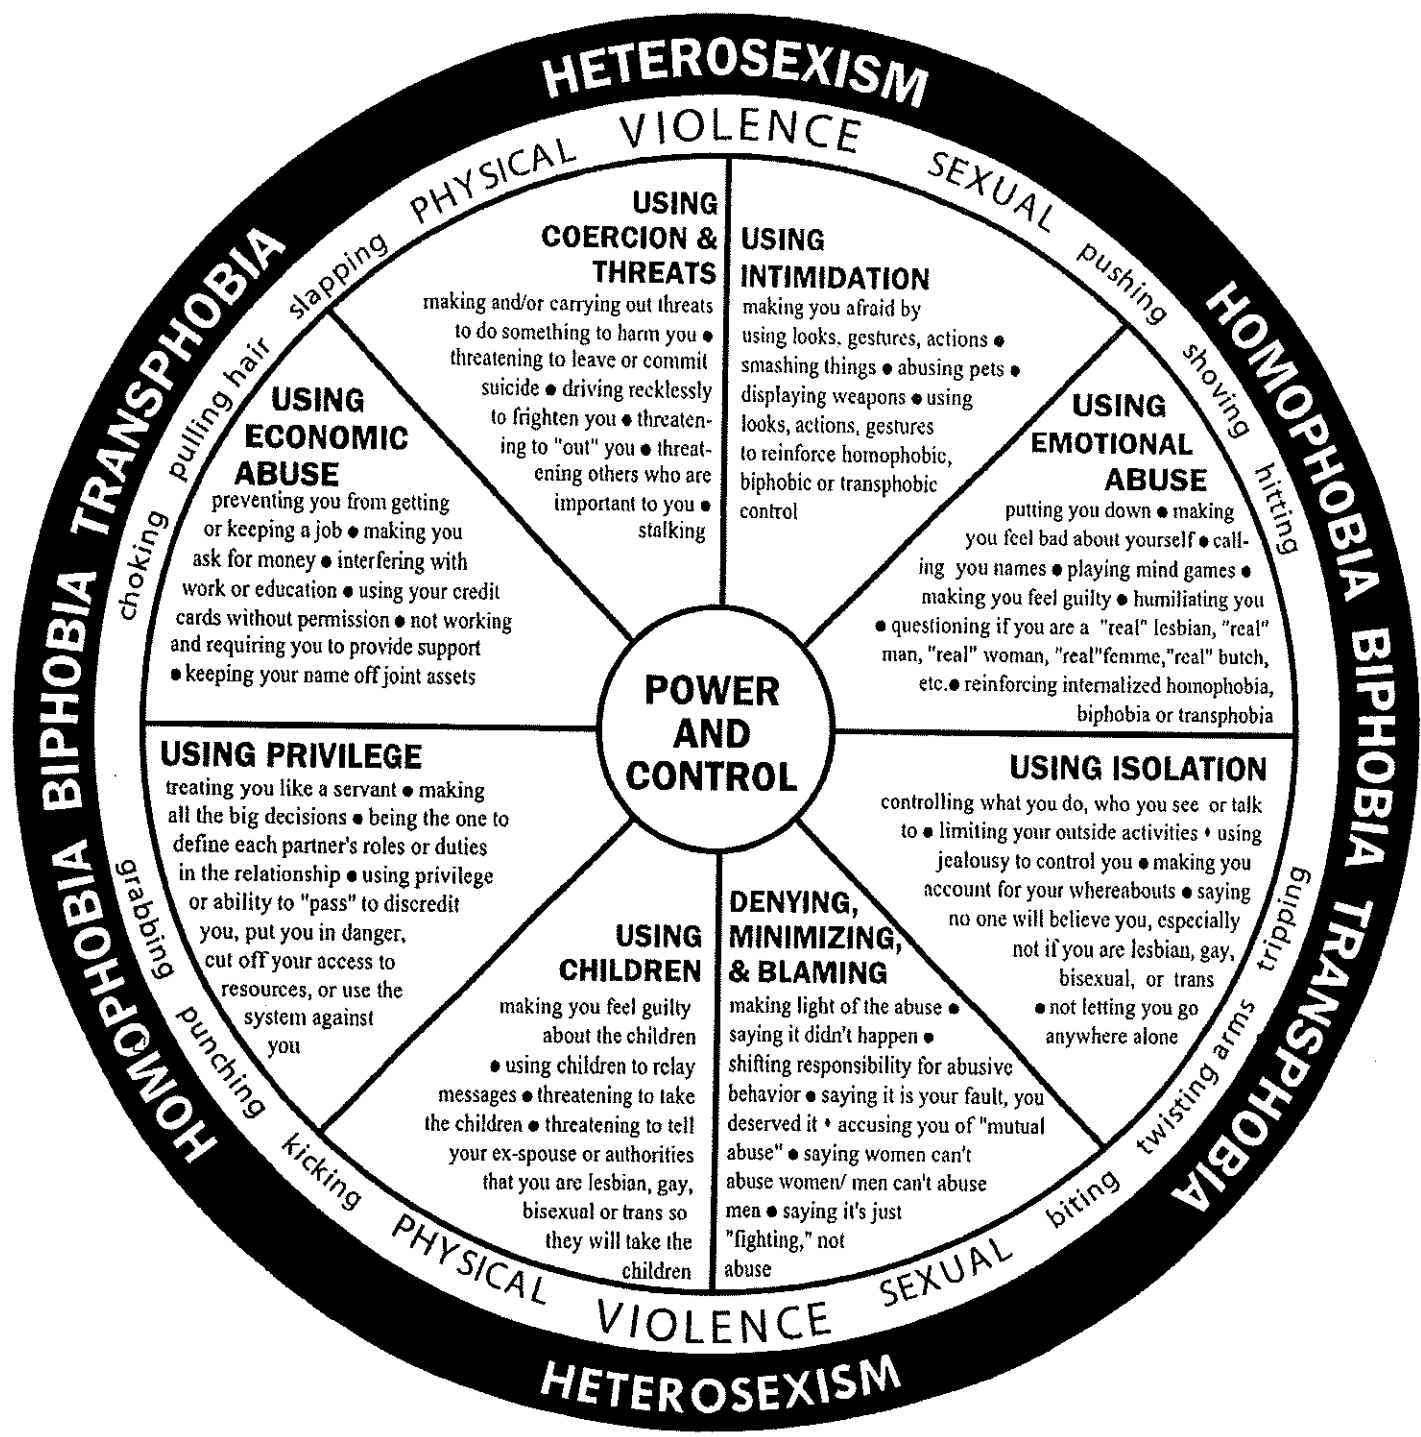

Gay, Lesbian, Bisexual and Trans Power and Control Wheel

Developed by Roe & Jagodinsky

Adapted from the Power & Control and Equity Wheels developed by the Domestic Abuse Intervention Project • 206 West Fourth Street • Duluth, Minnesota 55806 • 218/722-4134

TEXAS COUNCIL ON FAMILY VIOLENCE

P.O. Box 161810 • Austin, Texas 78716
 Phone: 512/794-1133 • Fax: 512/784-1199
www.tcfv.org

Abuse in Later Life Power & Control Wheel

In 2006, NCALL adapted the Power and Control Wheel, developed by the Domestic Abuse Intervention Project, Duluth, MN. Resource updated, April 2011.

POWER & CONTROL WHEEL: THE AFRICAN AMERICAN/ BLACK COMMUNITY

CREATED BY AMANI COMMUNITY SERVICES

These are the primary eight ways an abuser uses their dominance within the black community

"DOMESTIC VIOLENCE"
 DOES NOT DISCRIMINATE AGAINST AGE, RACE, SEX, RELIGION, ORIENTATION, ETC. THE WAY THAT IT OCCURS WITHIN THE BLACK COMMUNITY IS DIFFERENT. PLEASE EDUCATE YOURSELVES ON THE VARIOUS SIGNS SO YOU CAN SEEK HELP FOR YOURSELF OR OTHERS."