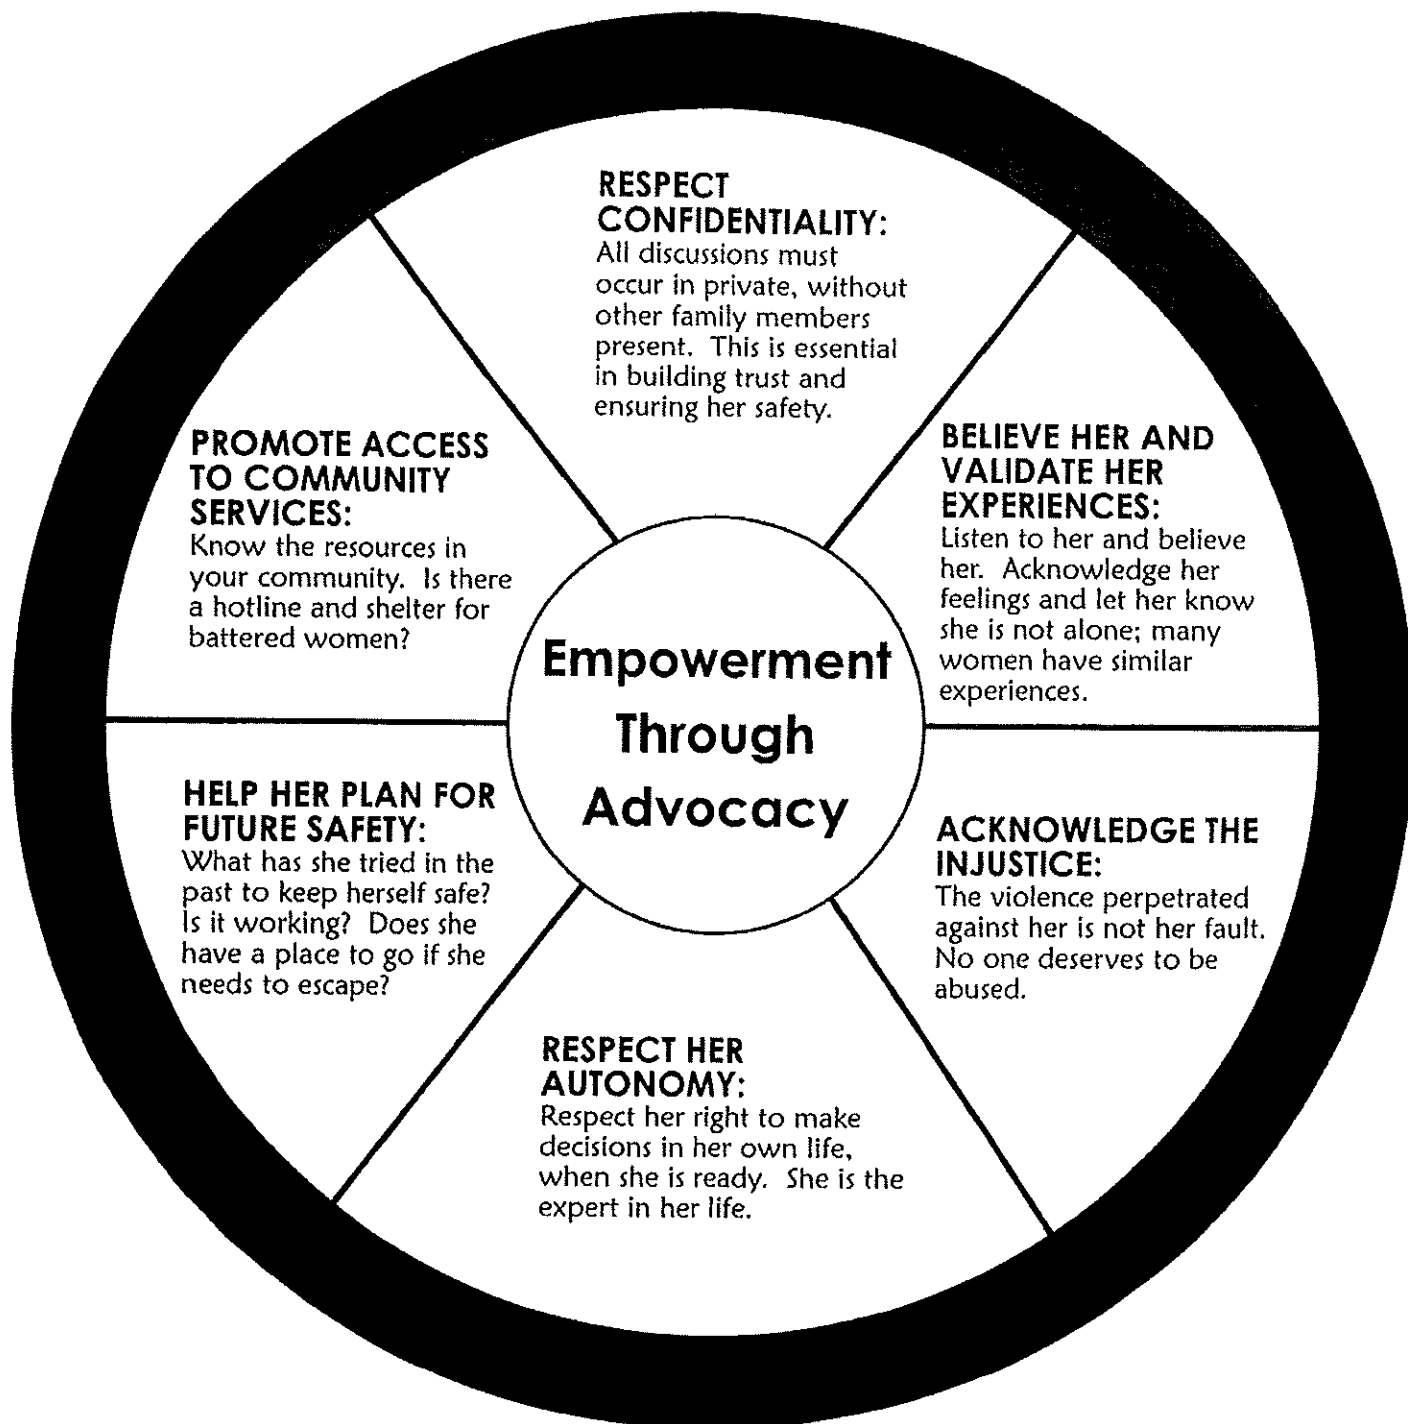

ADVOCACY EMPOWERMENT WHEEL

Developed by:
The Missouri Coalition Against Domestic Violence
415 E. McCarty
Jefferson City, MO 65101
573.634.4161
www.mocadv.org

Produced and distributed by:

NATIONAL CENTER
on Domestic and Sexual Violence
training • consulting • advocacy
4612 Shoal Creek Blvd. • Austin, Texas 78756
512.407.9020 (phone and fax) • www.ncdsv.org