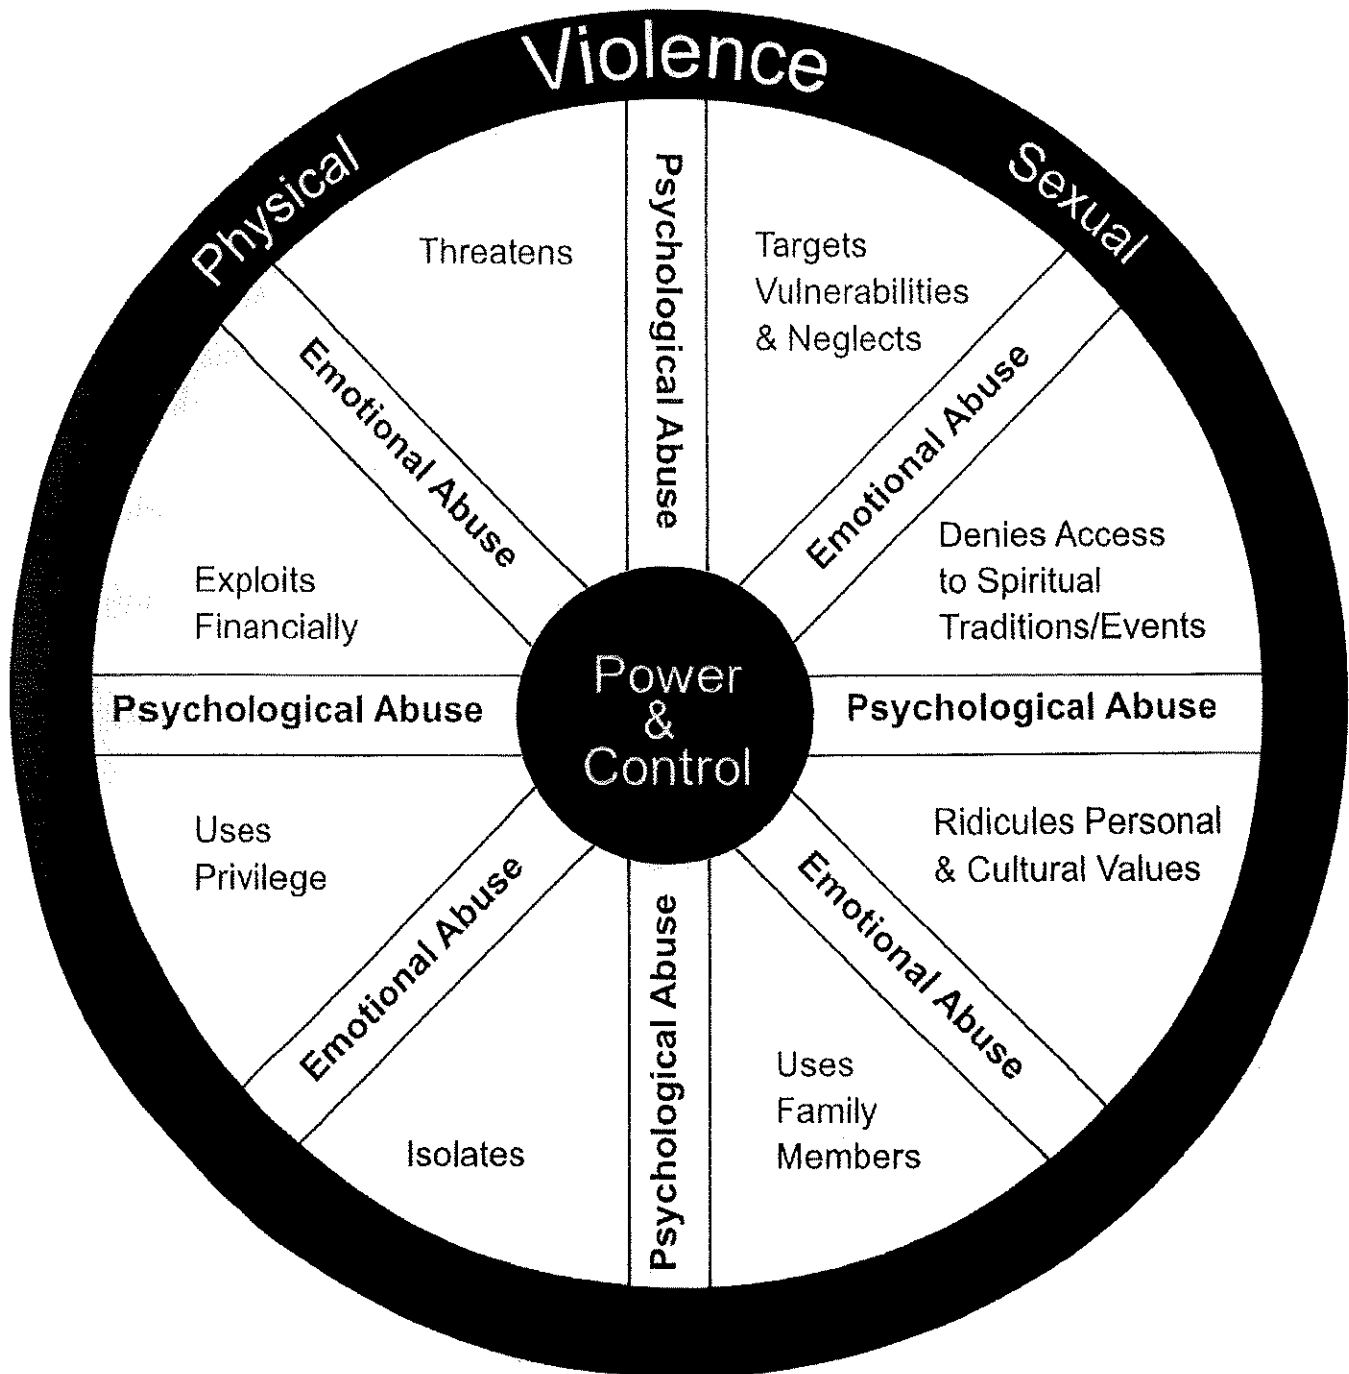

Gay, Lesbian, Bisexual and Trans Power and Control Wheel

Developed by Roe & Jagodinsky

Adapted from the Power & Control and Equity Wheels developed by the Domestic Abuse Intervention Project • 206 West Fourth Street • Duluth, Minnesota 55806 • 218/722-4134

TEXAS COUNCIL ON FAMILY VIOLENCE

P.O. Box 161810 • Austin, Texas 78716
 Phone: 512/794-1133 • Fax: 512/784-1199
www.tcfv.org

Abuse in Later Life Power & Control Wheel

In 2006, NCALL adapted the Power and Control Wheel, developed by the Domestic Abuse Intervention Project, Duluth, MN. Resource updated, April 2011.

POWER & CONTROL WHEEL: THE AFRICAN AMERICAN/ BLACK COMMUNITY

CREATED BY AMANI COMMUNITY SERVICES

These are the primary eight ways an abuser uses their dominance within the black community

"DOMESTIC VIOLENCE"
 DOES NOT DISCRIMINATE AGAINST AGE, RACE, SEX, RELIGION, ORIENTATION, ETC. THE WAY THAT IT OCCURS WITHIN THE BLACK COMMUNITY IS DIFFERENT. PLEASE EDUCATE YOURSELVES ON THE VARIOUS SIGNS SO YOU CAN SEEK HELP FOR YOURSELF OR OTHERS."